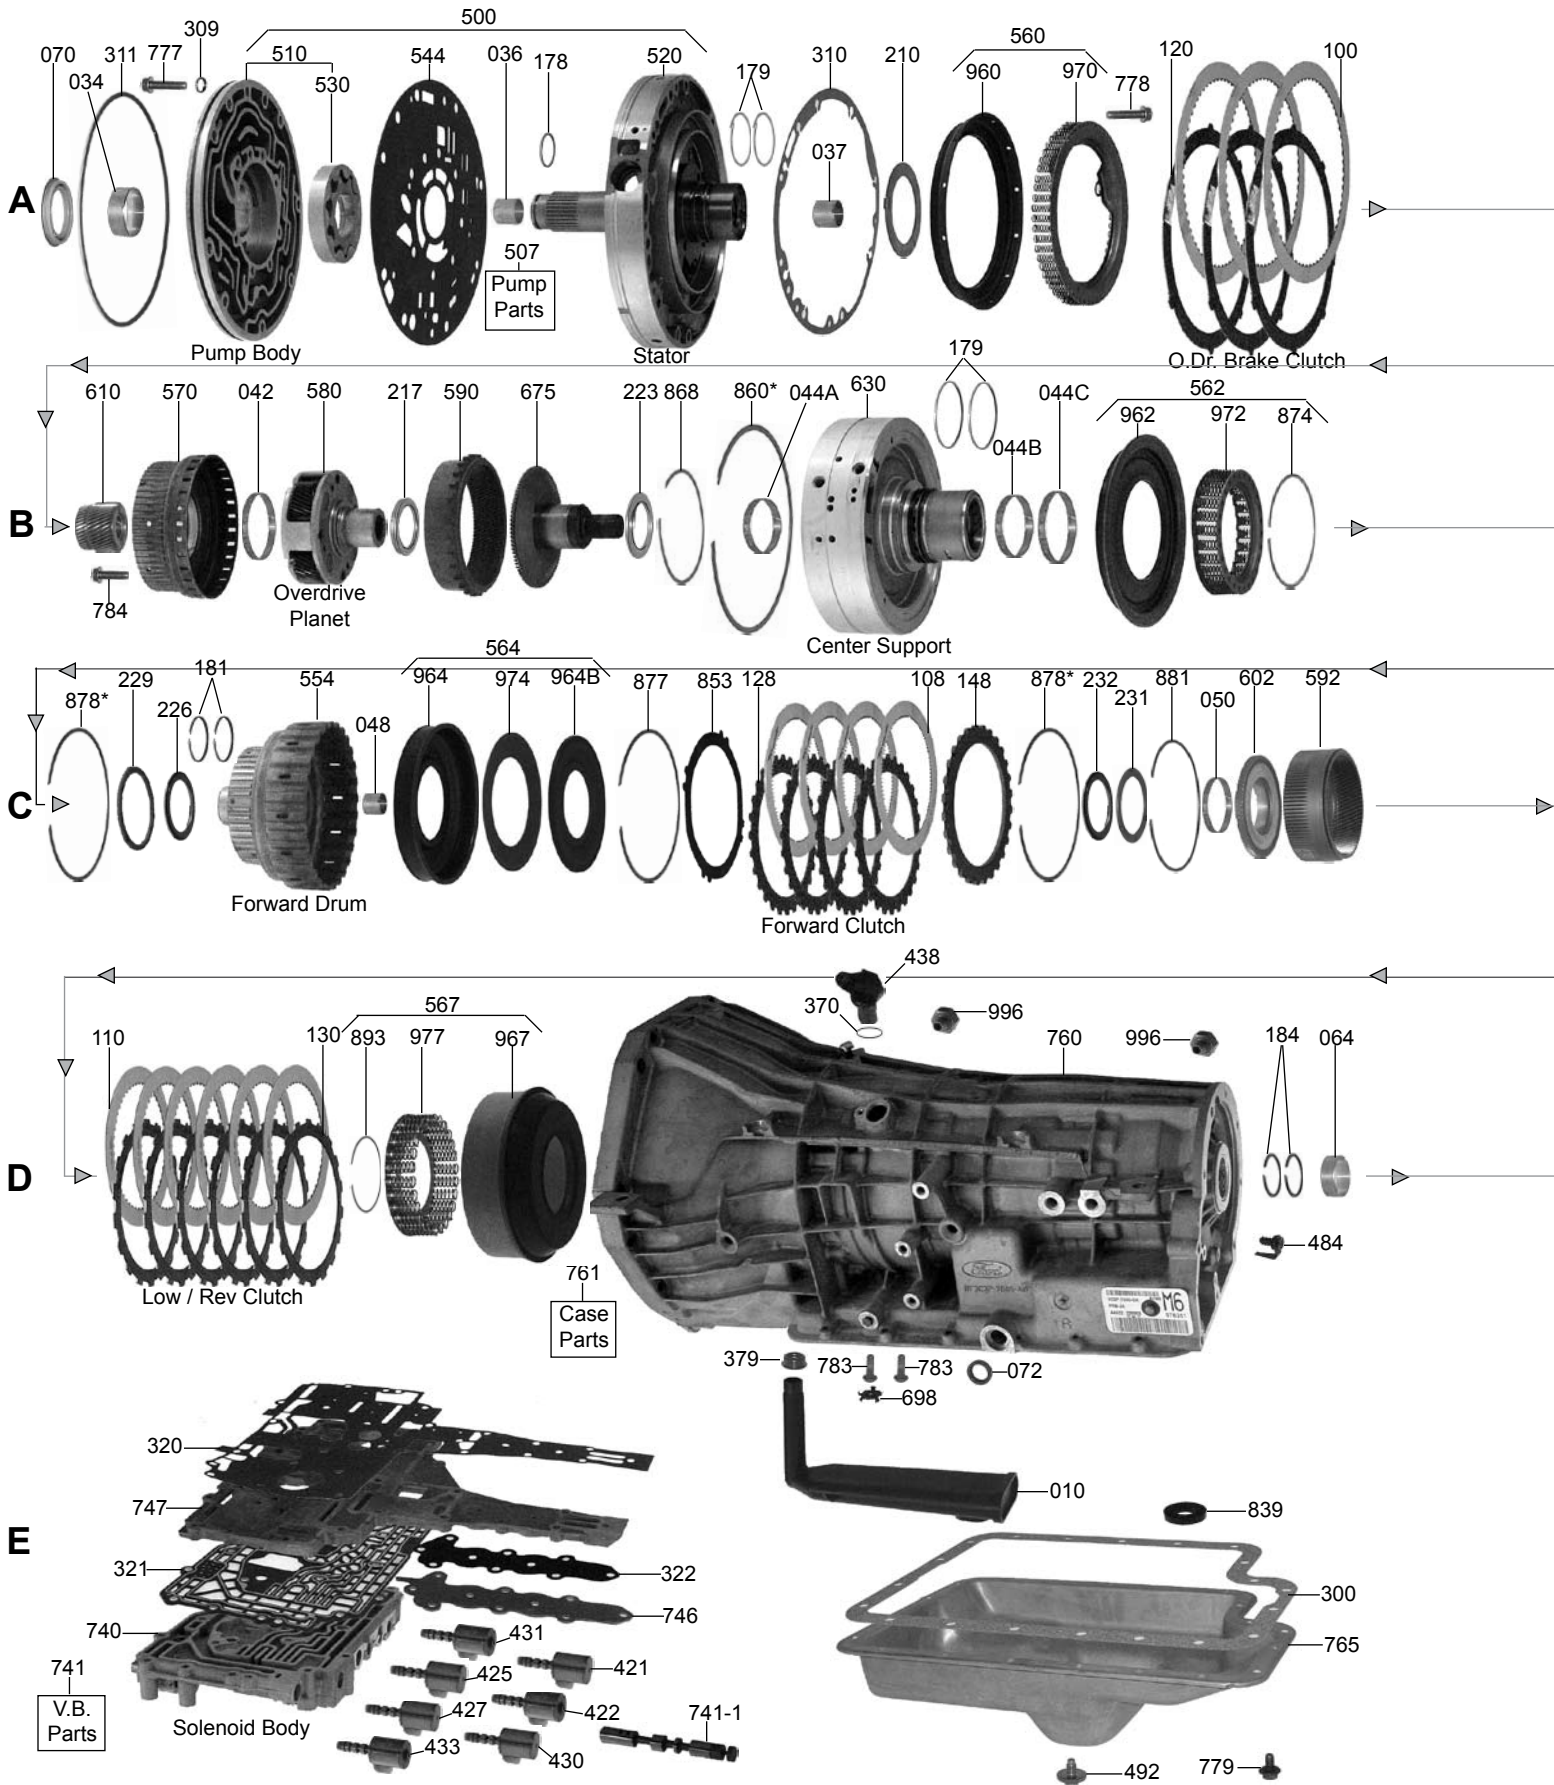

# 5R110W (TorqShift)

RWD 5 & 6 Speed

FORD