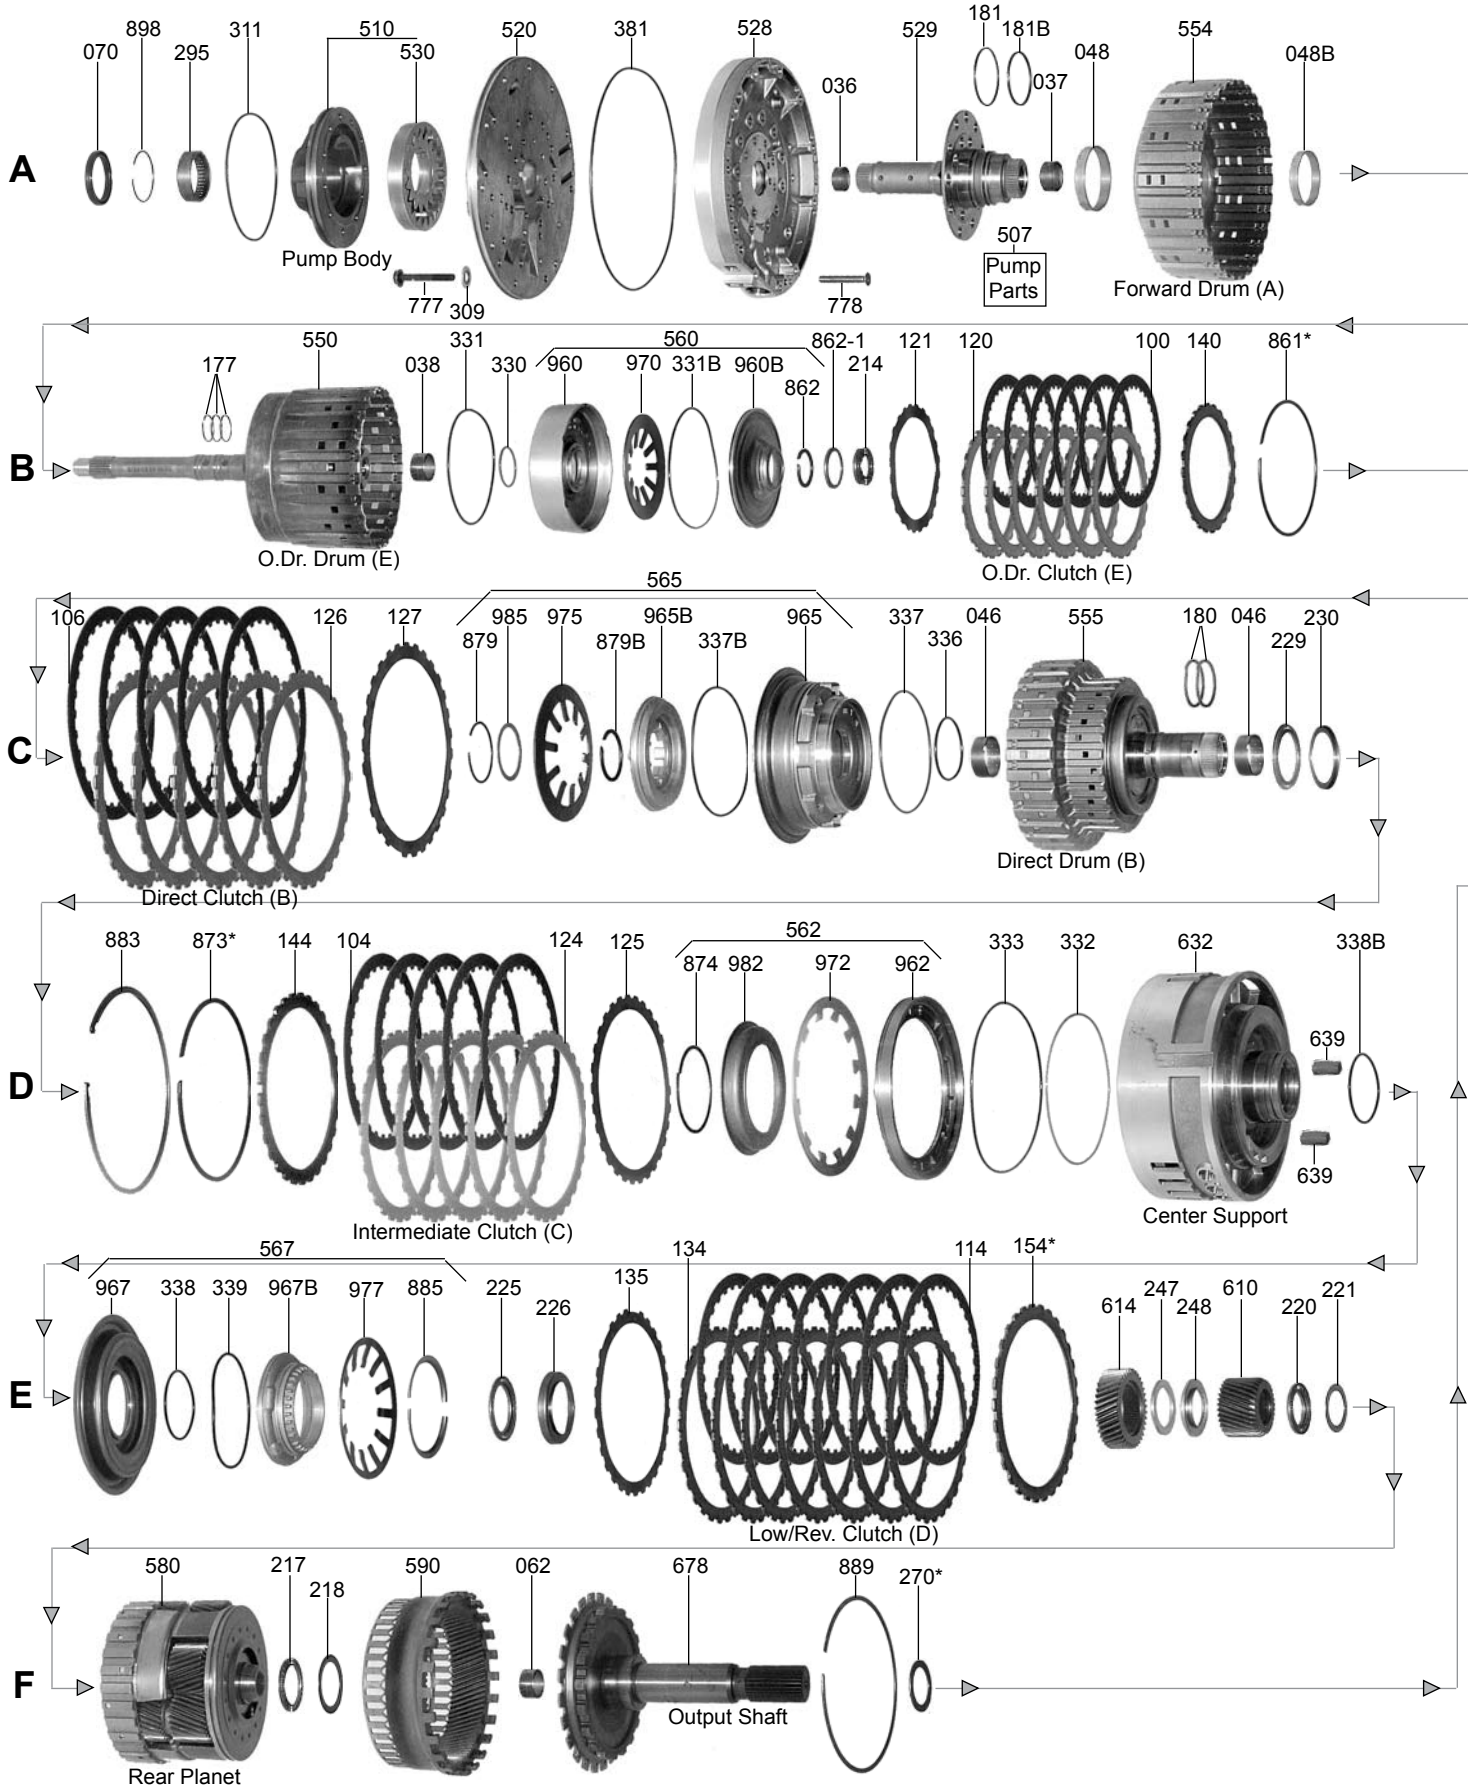

ZF6HP26/26X/28/28X (6R60/6R80)

RWD 6 Speed

FORD

RWD 6 Speed

ZF6HP26/26X/28/28X (6R60/6R80)